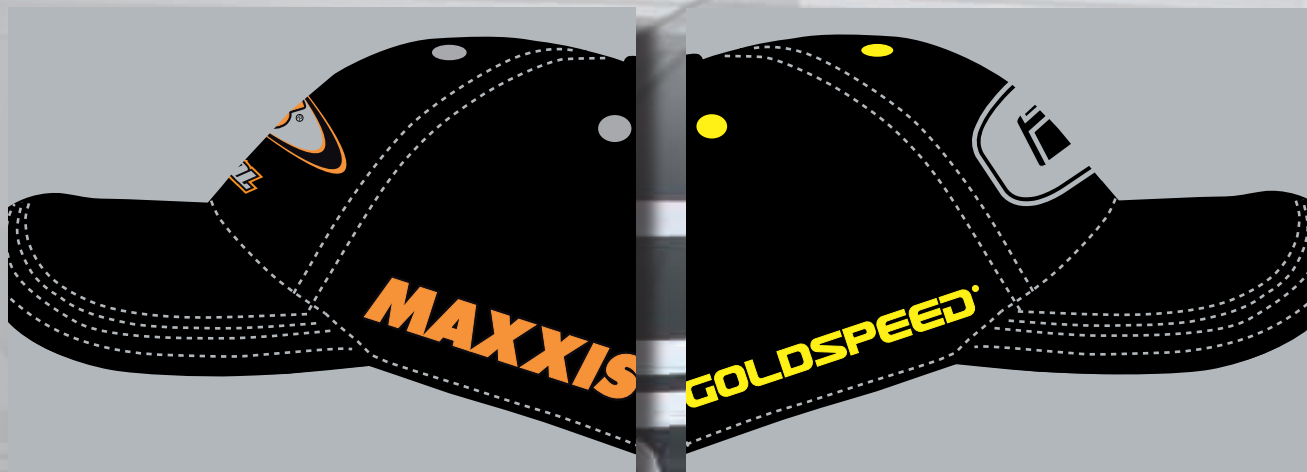

PROMOTIONALS